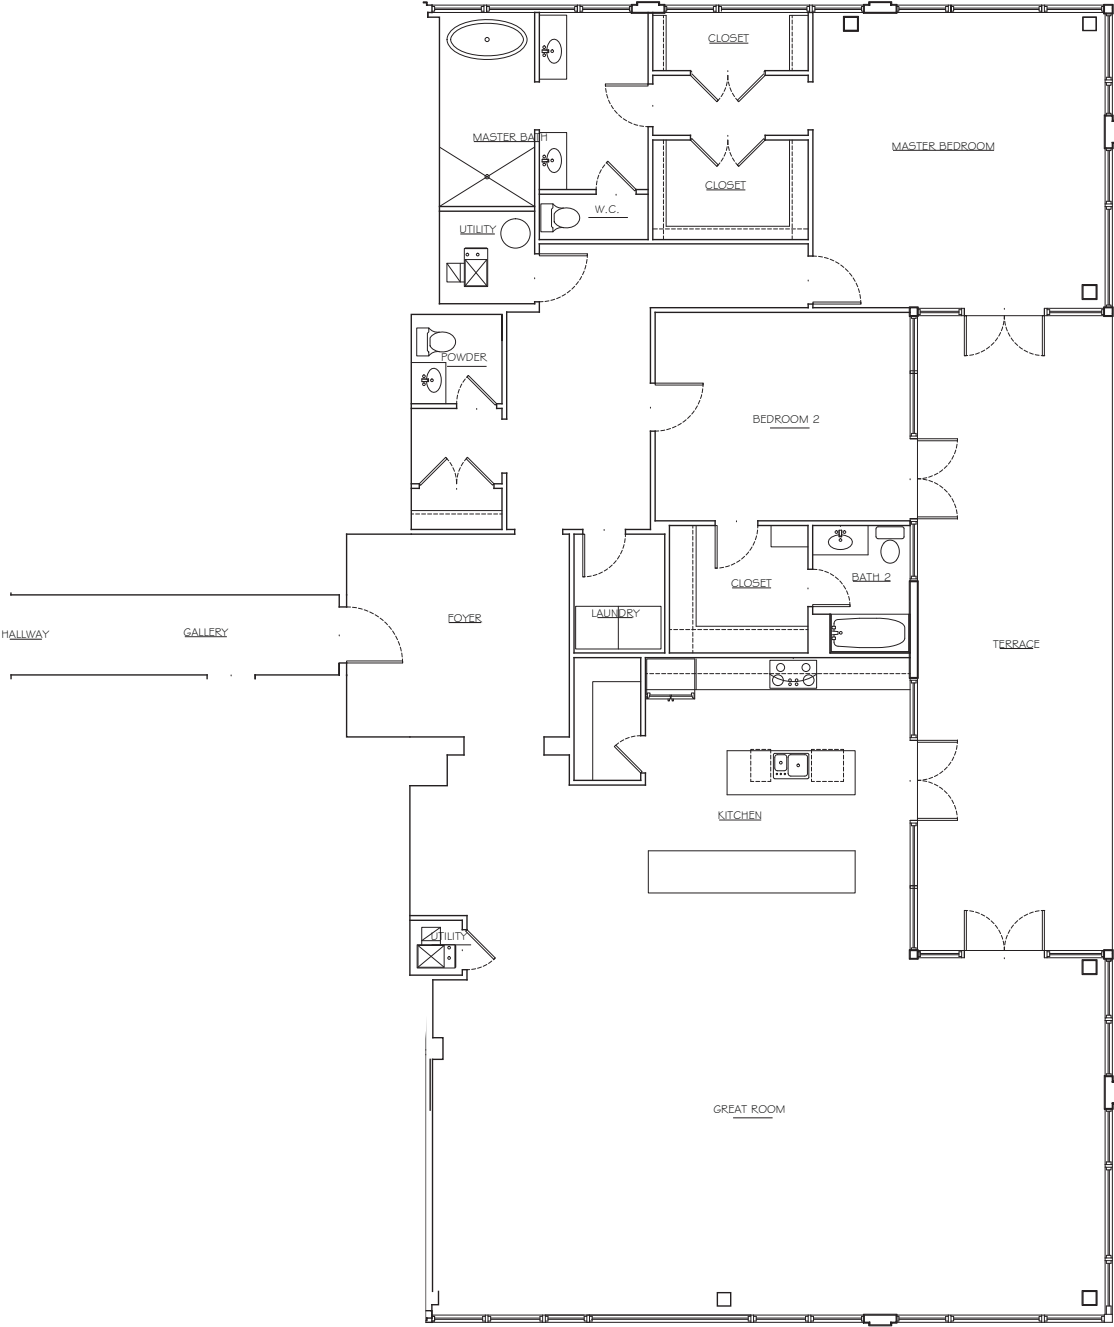

RESIDENCES AT

218

UNIT 703

INTERIOR: 2,989 SF

TERRACE: 465 SF

7TH FLOOR KEY

RESIDENCES AT
218

Unit 703