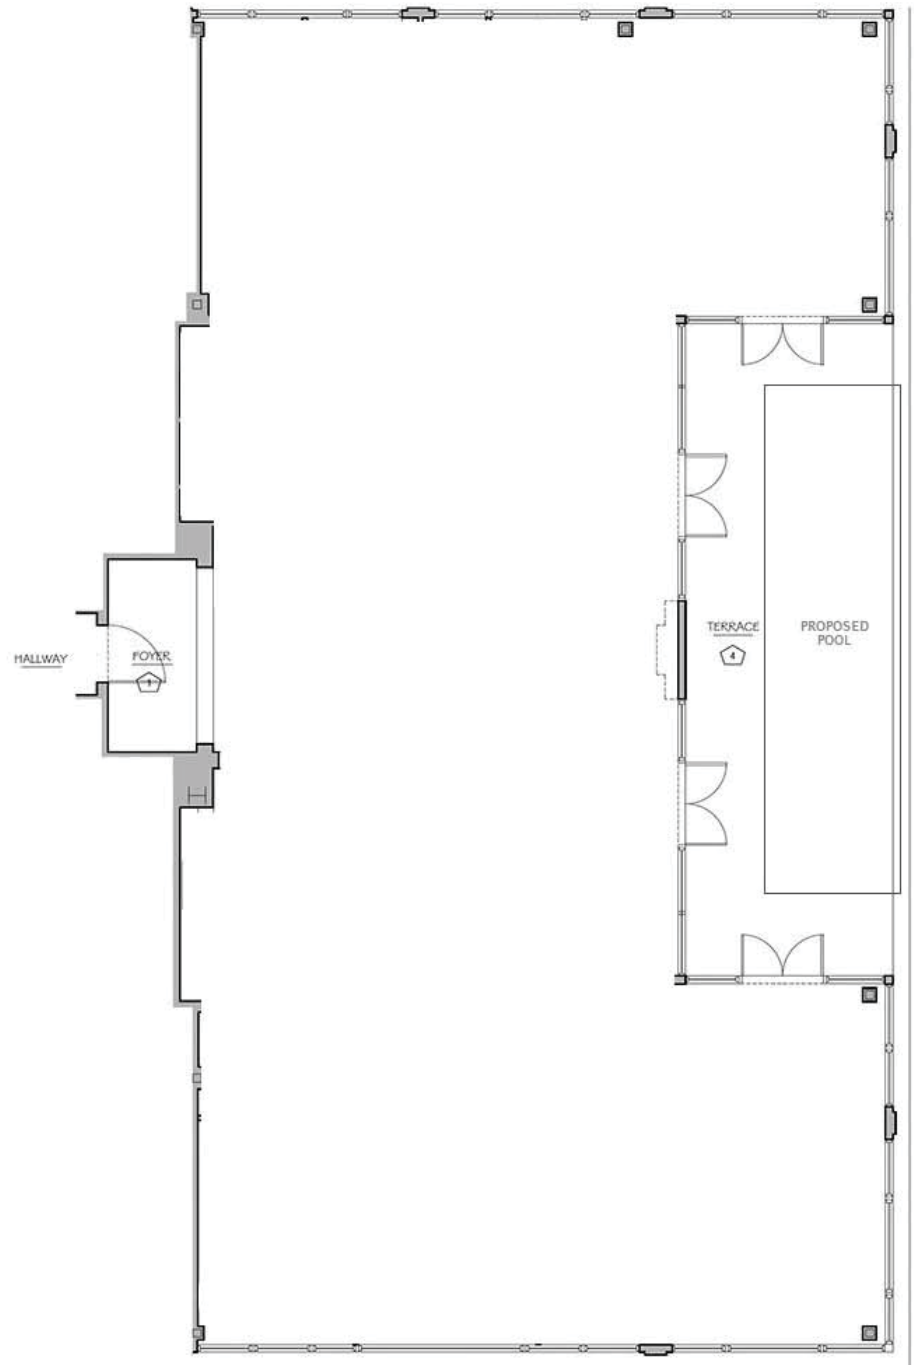

RESIDENCES AT

218

UNIT 703

INTERIOR: 2,989 SF

TERRACE: 465 SF

7TH FLOOR KEY

RESIDENCES AT
218

Unit 703